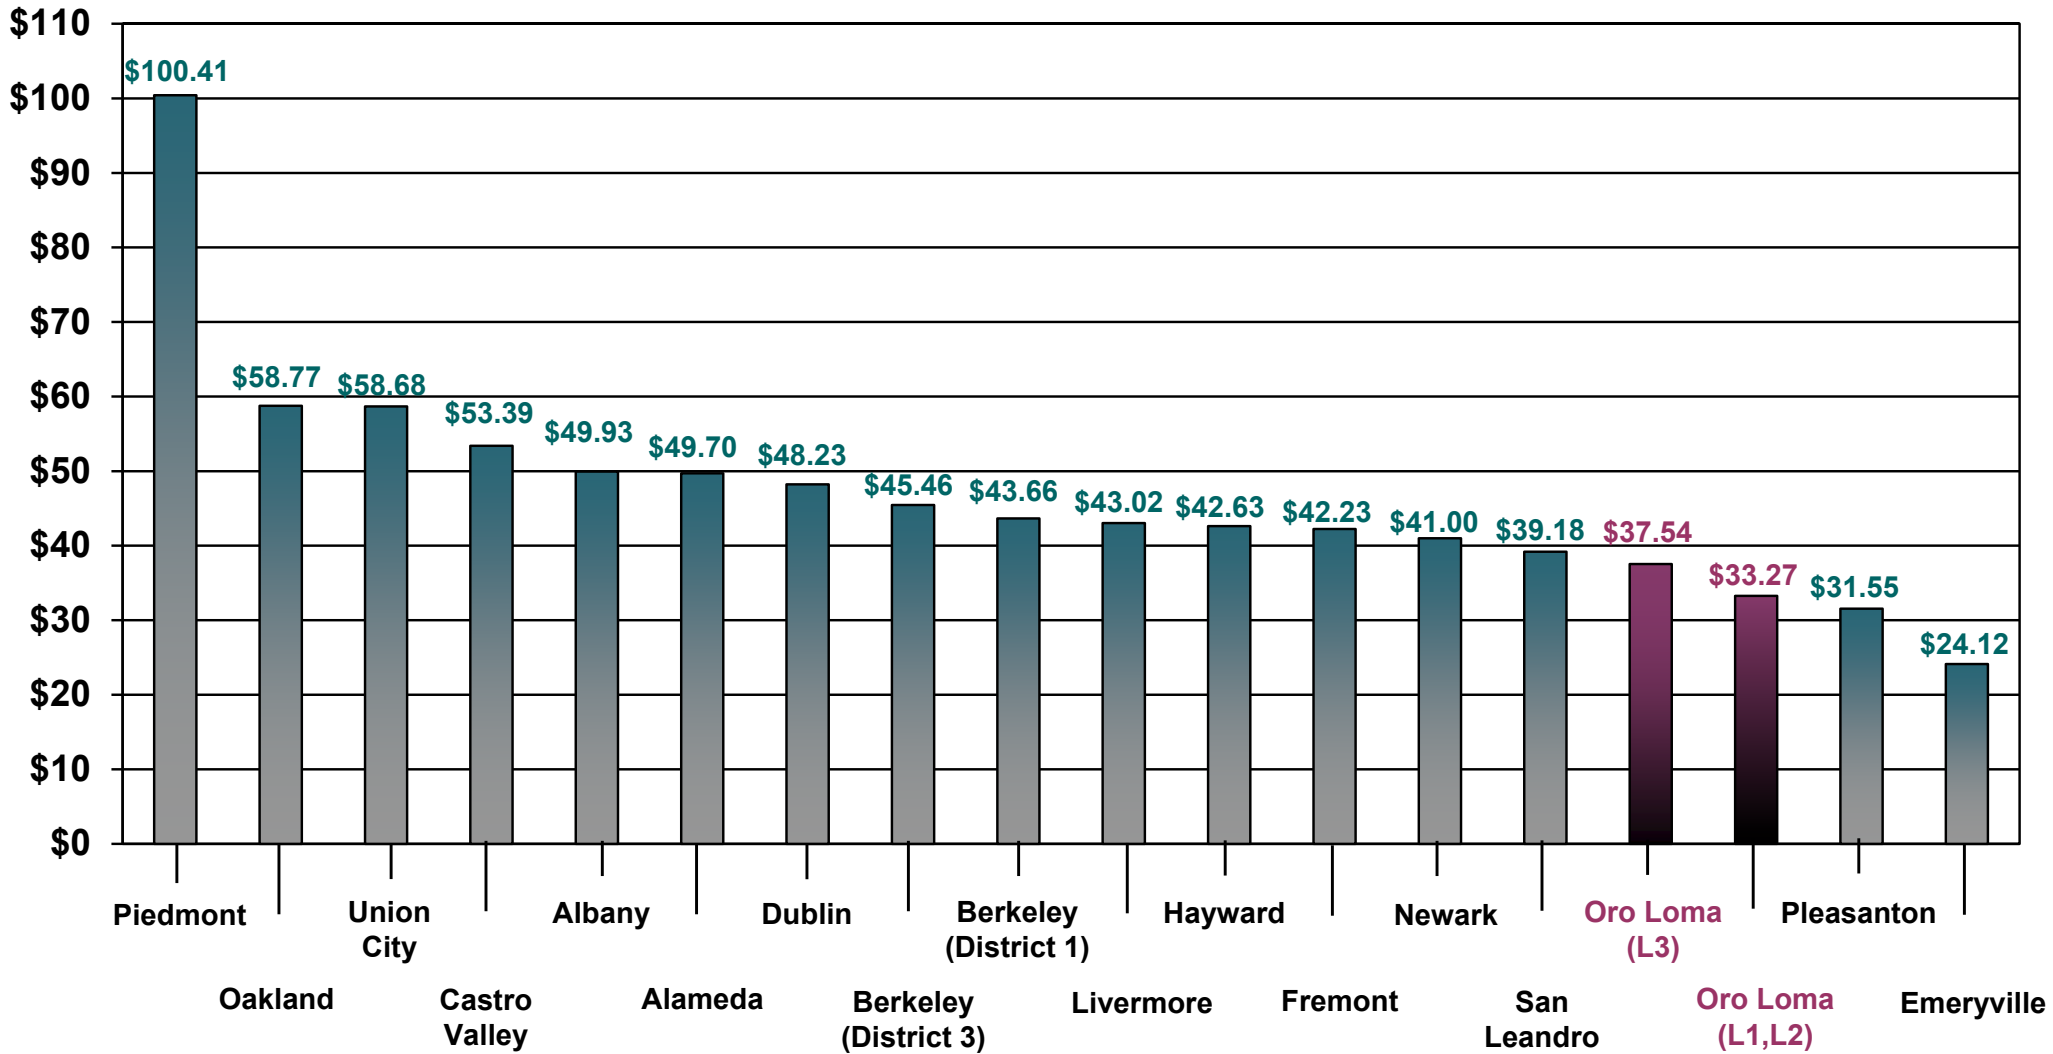

ALAMEDA COUNTY MONTHLY GARBAGE, RECYCLING & ORGANICS RATES FOR 30-35 GALLON CART

As of October 2023

Oro Loma Sanitary District's (L1,L2) rate is 28.9% less than the average rate of \$46.82